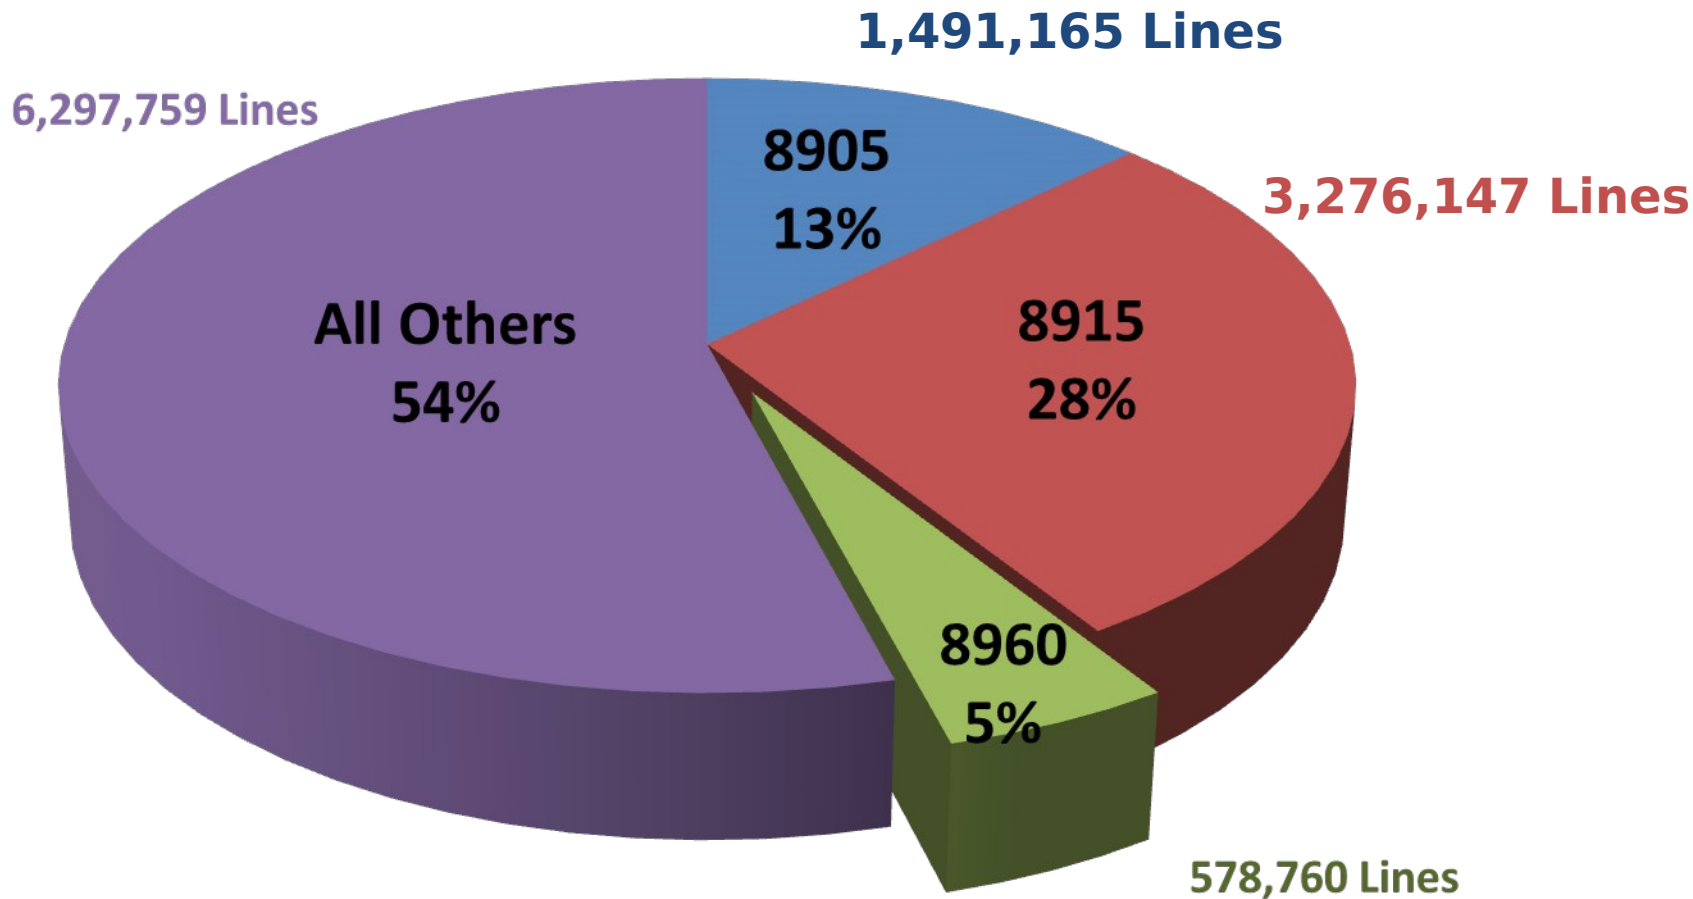

FSC Lines All Catalogs

FSC Dollars All Catalogs

FSC Lines OCONUS Catalogs

FSC Dollars OCONUS Catalogs

FSC Lines Pacific Region

FSC Dollars Pacific Region

FSC Lines

Europe and Middle East Regions

BIB Challenges in 5th and 6th Fleet

- Limited Shelf Life – 3 to 12 Months
- Over Ocean Transit Time – 60 Days
- Available Stock vs Demand Out of Sync
 - Large Selection is Difficult to Manage
 - Erratic Demand
 - PV Accepts Risk to Carry BIBs
 - Ships Enter AOR Full with BIBs
 - PV Disposes of \$100K of Expired BIBs
 - PV NIS when Ship Places Order
- Neither Trust the Current Process
- Navy Request for 6 Months of Remaining Shelf Life is Unlikely or Impossible to Satisfy

BIB Support in the 5th Fleet

- 7 Soda BIBs Available Locally
 - Local BIBs more Expensive
 - Will have Longer Shelf Life
- Place Advance Order with 60-70 Days Leadtime
- Build Confidence and Timing Back with Limited Selection